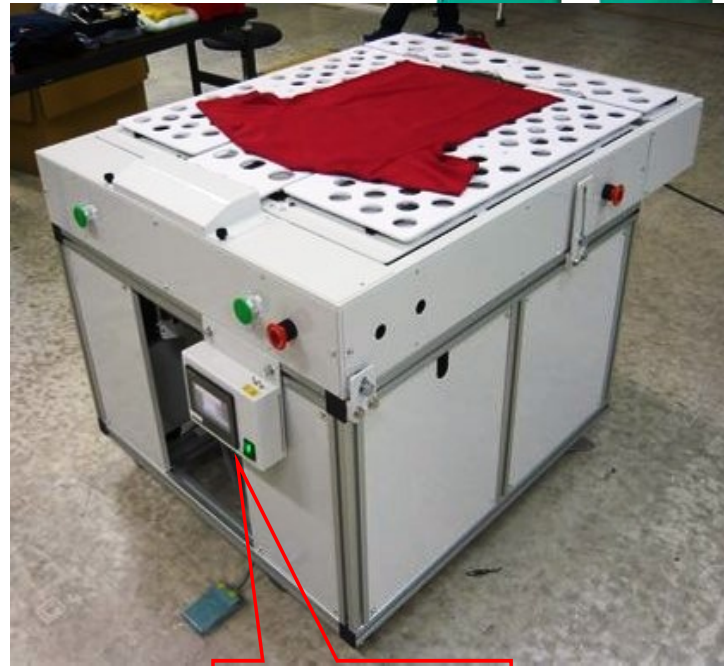

**Model YPG-500**  
**Automated Garment Folder**

**Productivity**  
**400 Garments / Hour**

**Machine Productivity 400 Garment / Hour**

- Productivity: 400 Garment / Hr With Quality
- Small Machine : 960 x 960 mm
- Table Size : 800mm x 800mm (31.5 x 41.7 in)
- Three Folding Plates
- With Hem Folder (Option): 960x1220mm
- Input Interface Included With Packing Machine YBF-002A
- Input Interface Included With Packing Machine YBF-002A

**Touch Screen  
Controller**

Power Input	Power Input	Power	Steam	Air	Weight	Dimensions
E Model	U Model					W x D x H (mm)
220V, 3 Phase	220V, 1 Phase	1500 W	Not Required	Not Required	200 kg	906 x 1220 x 821