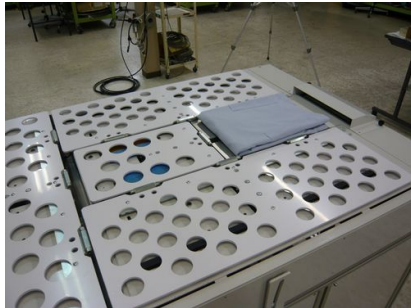

**Model YPG-500**  
**Automated Garment Folder**

**Productivity**  
**400 Garments / Hour**

**Machine Productivity 400 Garment / Hour**

- Productivity: 400 Garment / Hr With Quality
- Small Machine : 960 x 960 mm
- Table Size : 800mm x 800mm (31.5 x 41.7 in)
- Three Folding Plates
- With Hem Folder (Option): 960x1220mm
- Input Interface Included With Packing Machine YBF-002A
- Input Interface Included With Packing Machine YBF-002A

**Touch Screen  
Controller**

Power Input	Power Input	Power	Steam	Air	Weight	Dimensions
E Model	U Model					W x D x H (mm)
220V, 3 Phase	220V, 1 Phase	1500 W	Not Required	Not Required	200 kg	906 x 1220 x 821